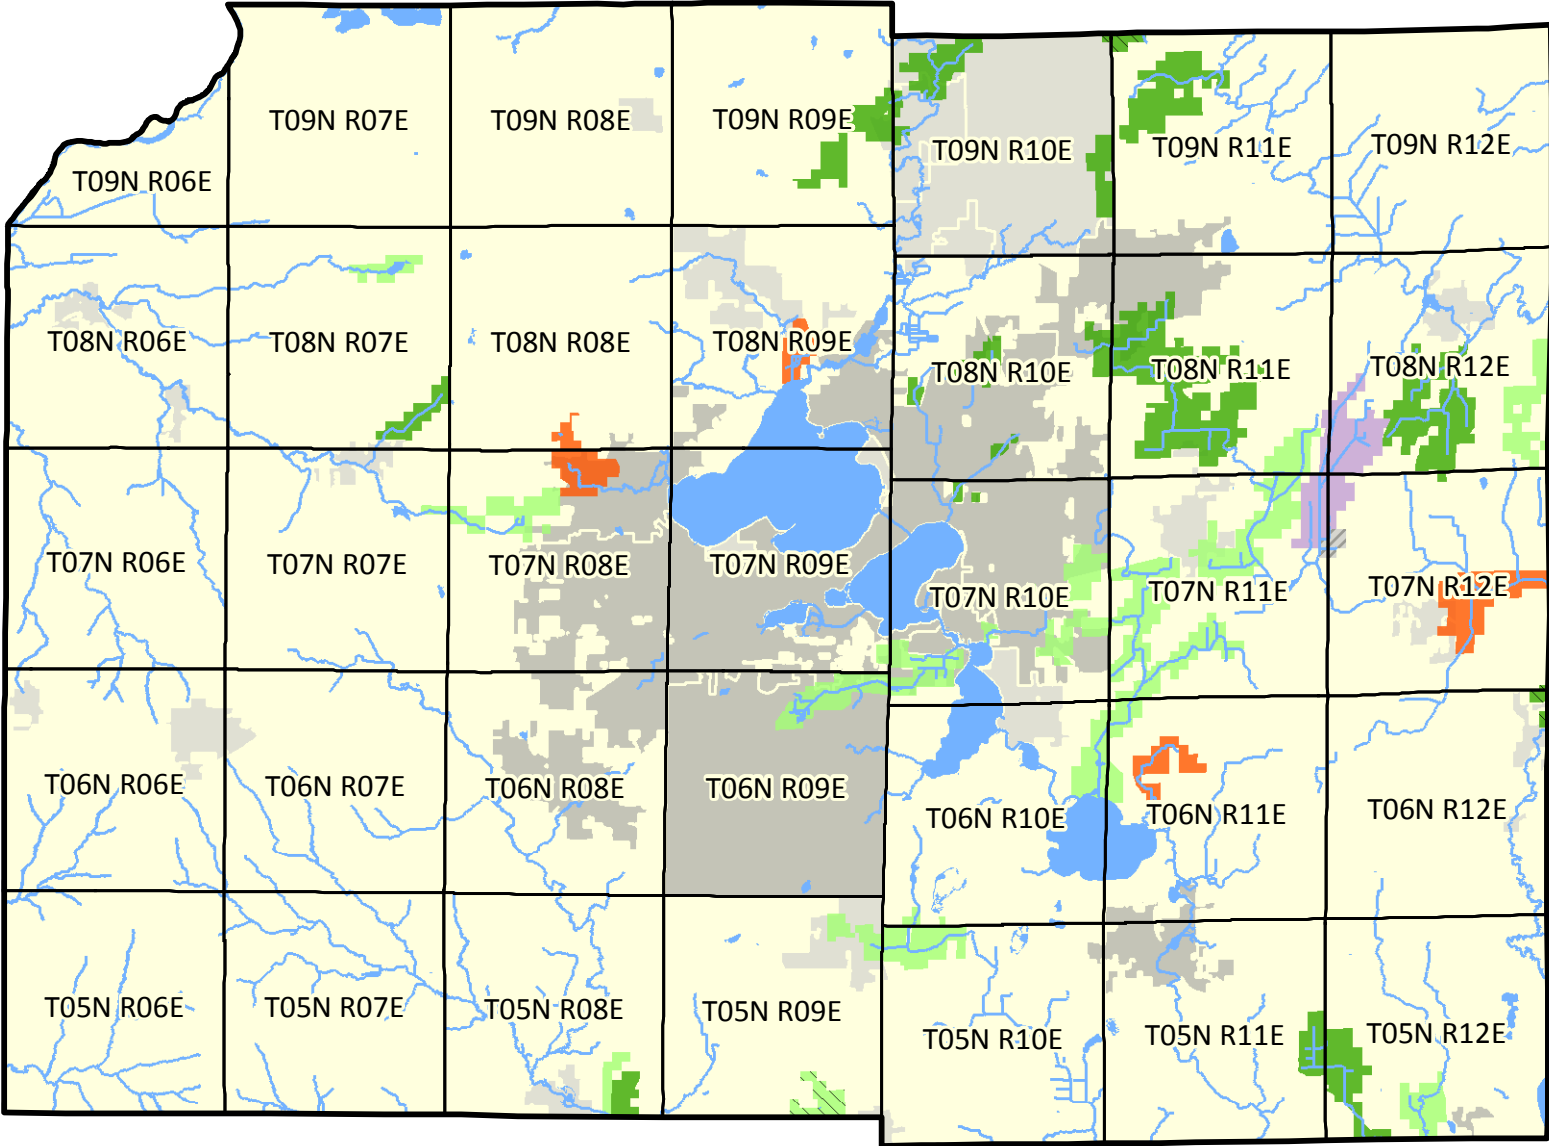

# Dane County Drainage Districts

**Status**

- Active
- Active - no record of recent assessment
- Suspended
- Unknown
- Dissolved
- Drainage District administered by county other than Dane
- Survey Township
- City
- Village
- Lake/Pond
- River/Stream

Map created 11/3/2016 by the Dane County Land & Water Resources Department.